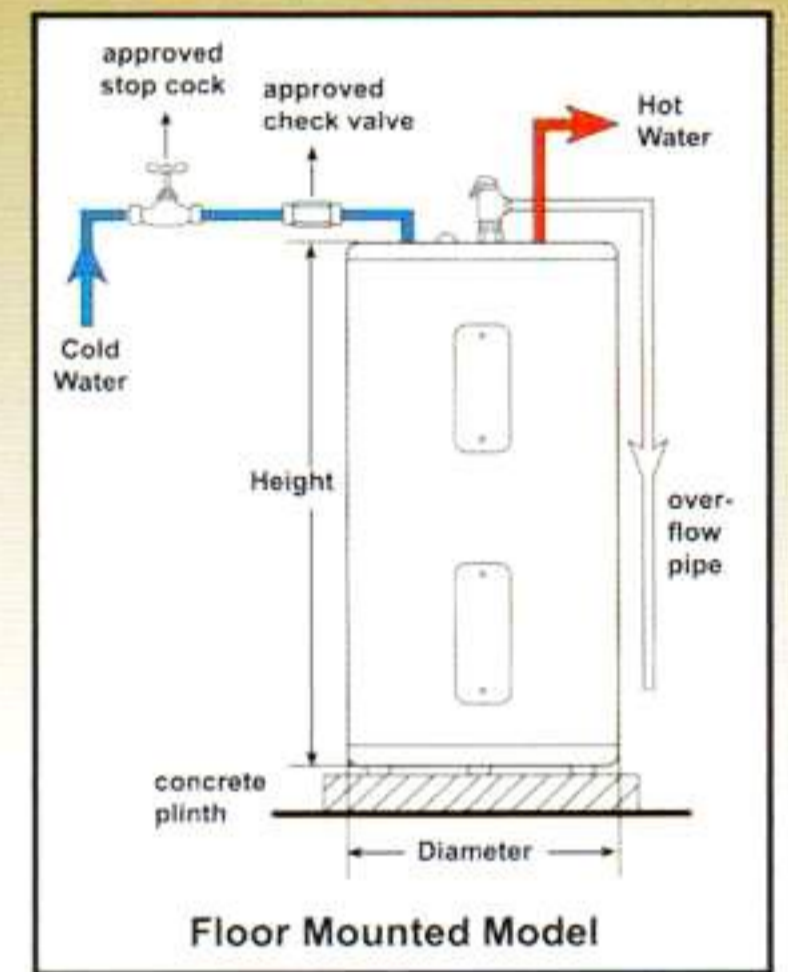

relax

It's Rheem®

Floor Mounted water heaters

Fury Rheemglas® Electric Water Heater

- Temperature and pressure relief valve included
- Isolated tank design reduces conductive heat loss
- High efficiency resistored heating elements
- Anode rod equalizes aggressive water action
- Electric junction box located above heating elements for easy installation
- Over-temperature protector cuts off power in excess temperature situations
- Foam insulated
- Single element and Thermostat
- Stainless steel heating elements
- Maximum working pressure of 150 PSI (10 BARS)
- Compliance: IEC 60335-2-21

* Optional element available: 1.5kw, 3kw@240 volt. Water connections pipes for inlet and outlet – 3/4 inch. N.P.T.

DEPENDABLE • HIGH PERFORMANCE • ENERGY EFFICIENT

Although out of sight, the Rheem heater keeps on working, 24/7, year after year.